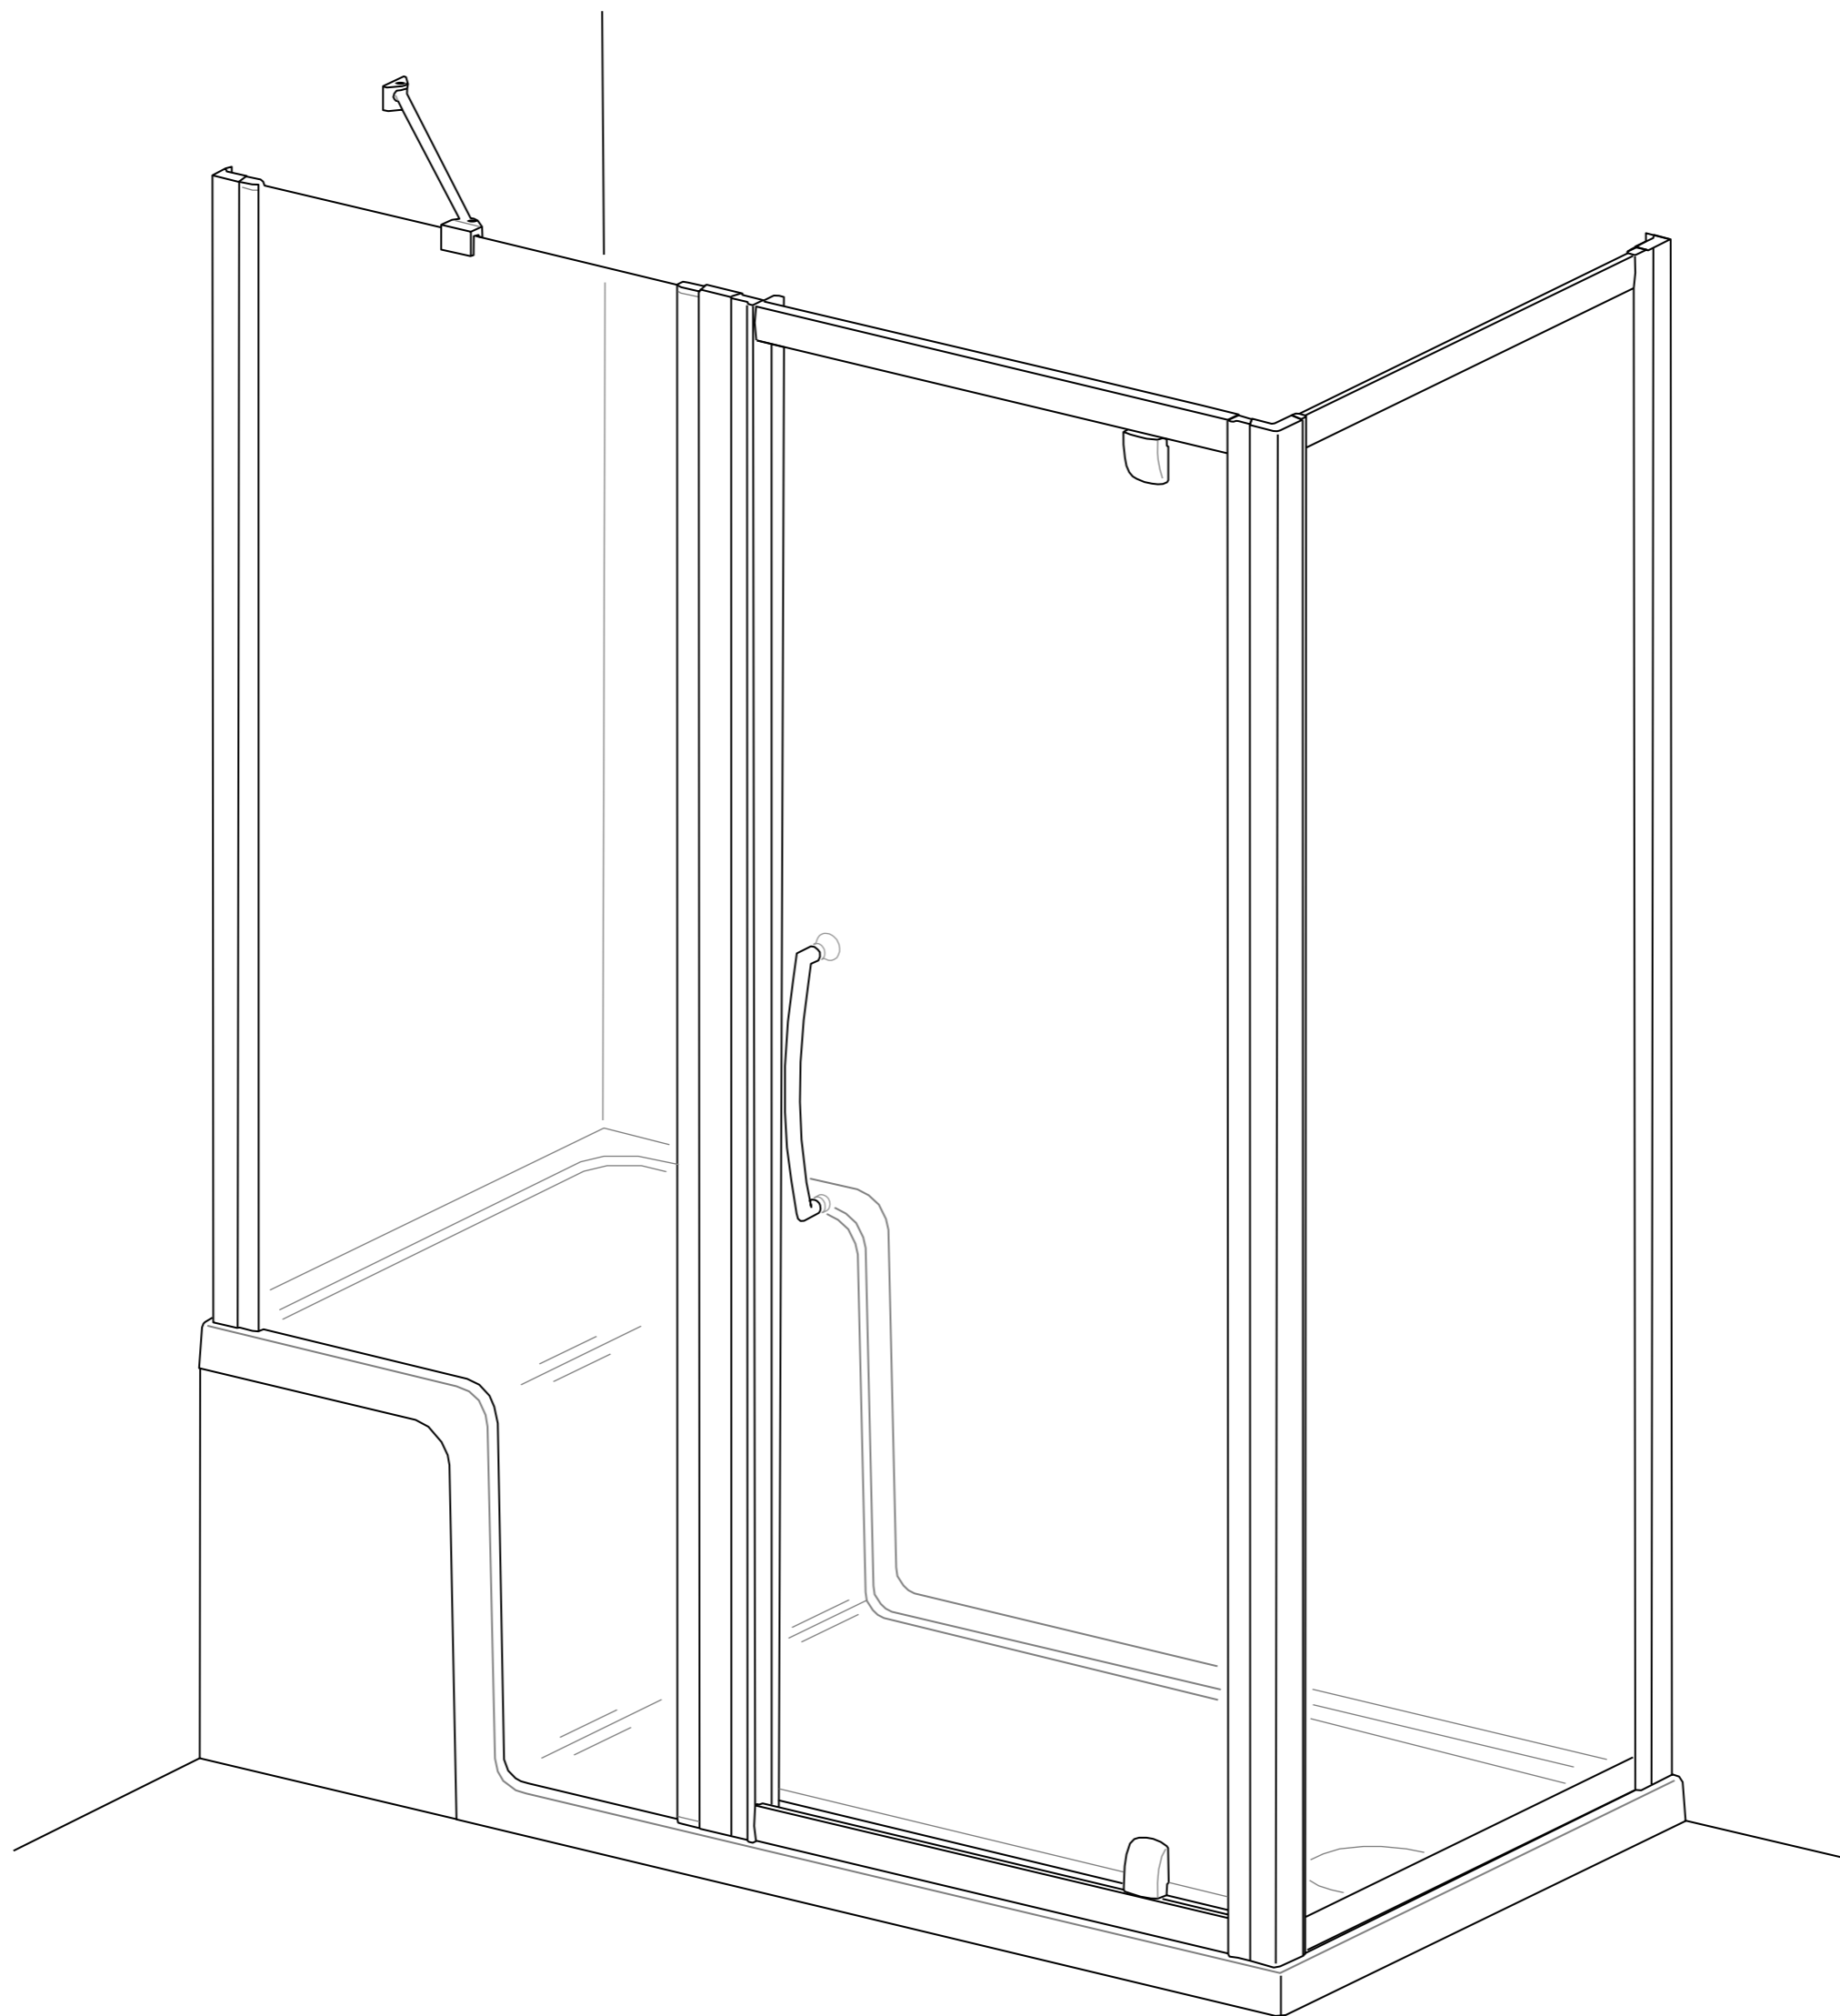

may be used in conjunction with standard LWSP side panel

Seat weight limit : 190KG (30st).

1910 max at wall (1905 glass height)

470 seat height

54 tray

400 seat

670 / 715 panel

760 / 805 door

1500 tray

800 tray

always use in conjunction with
800mm pivot or bifold shower door :
(semi frameless pivot (lkvp) shown)

and, as shown, may be used with
800mm side panel

Seat weight limit : 190KG (30st).