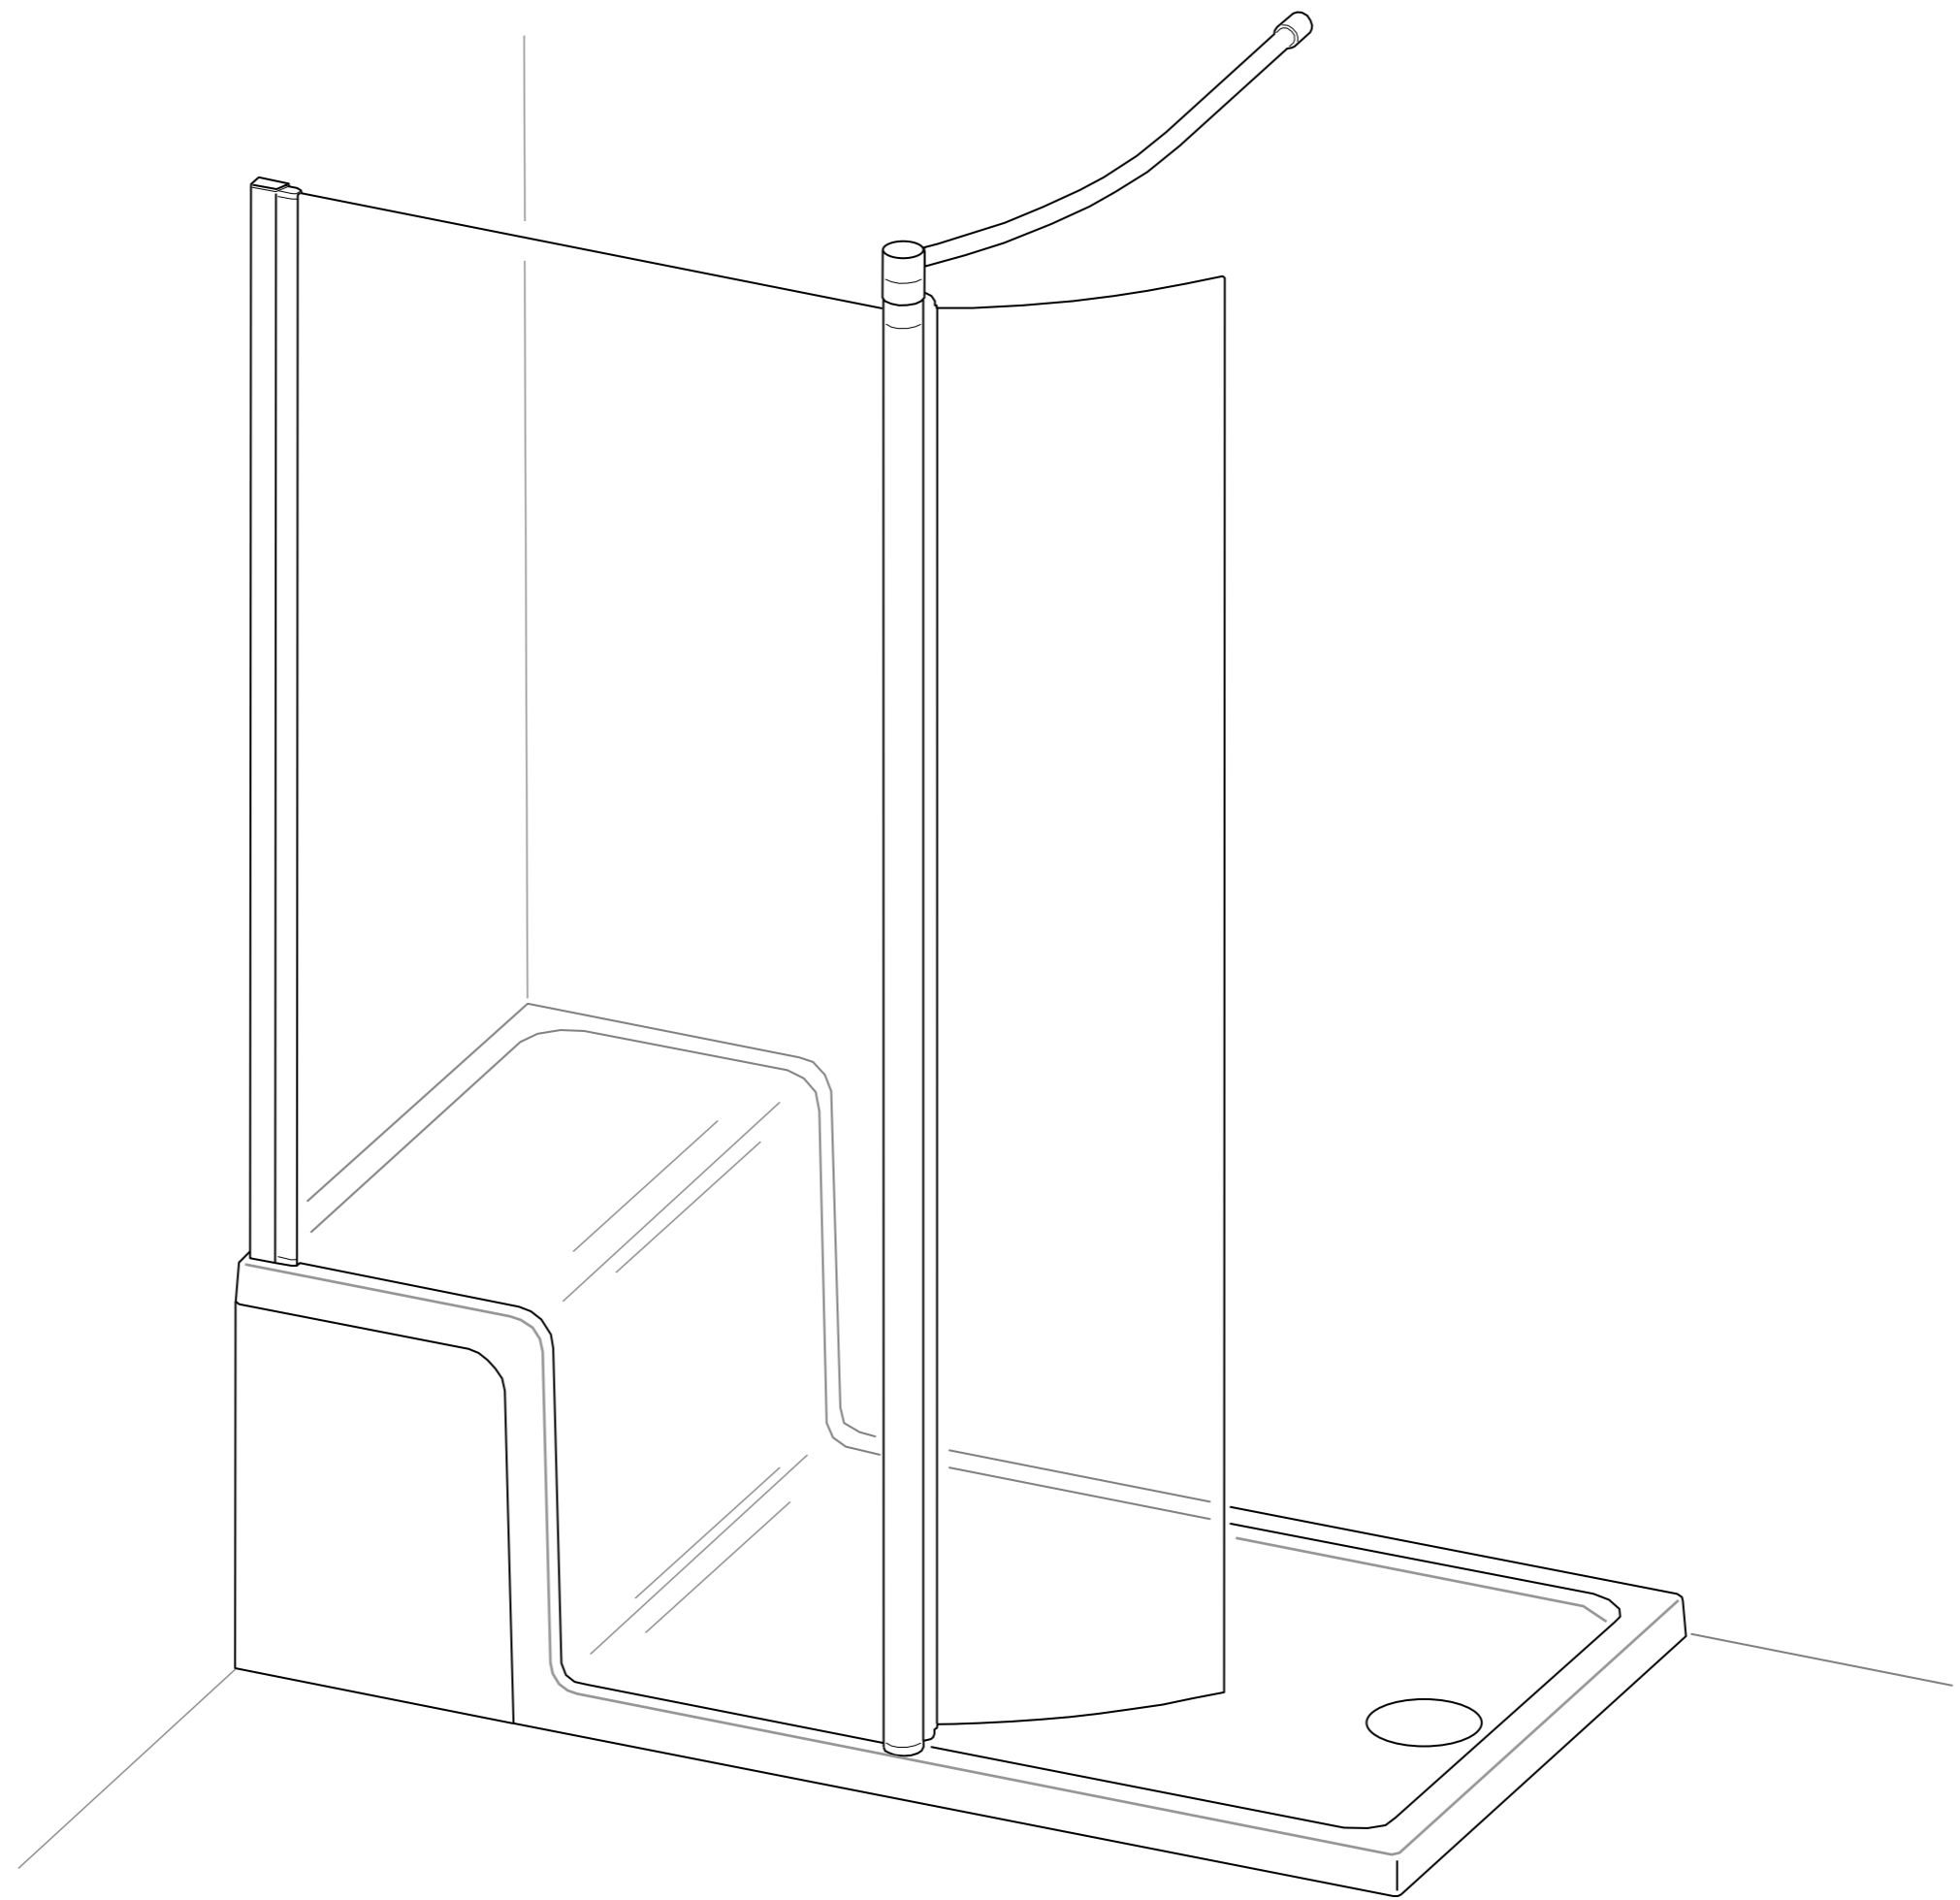

may be used in conjunction with standard LWSP side panel

Seat weight limit : 190KG (30st).

1910 max at wall (1905 glass height)

470 seat height

54 tray

400 seat

670 / 715 panel

760 / 805 door

1500 tray

800 tray

always use in conjunction with
800mm pivot or bifold shower door :
(semi frameless pivot (lkvp) shown)

and, as shown, may be used with
800mm side panel

Seat weight limit : 190KG (30st).